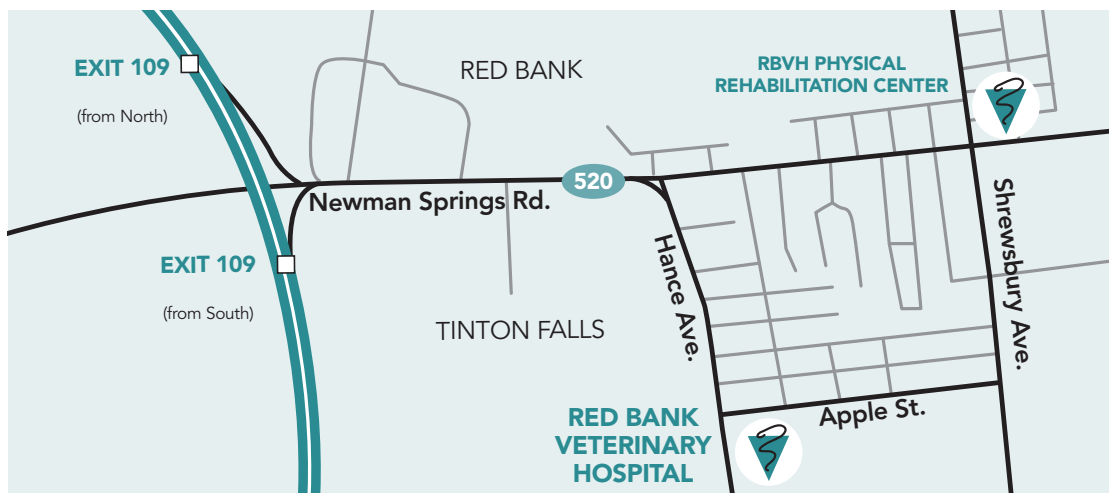

RED BANK VETERINARY HOSPITAL

REFERRAL SERVICE

DIRECTIONS TO RED BANK VETERINARY HOSPITAL

From the South

- Garden State Parkway North - take local exits to Exit 109/Red Bank
- Bear right onto Newman Springs Road/Route 520 East
- Turn right at second traffic light onto Hance Avenue
- Turn left onto Apple Street
- Hospital entrance will be on the right

From the North

- Garden State Parkway South - take local exits to Exit 109/Red Bank
- Turn left at traffic light onto Newman Springs Road/Route 520 East
- Turn right at third traffic light onto Hance Avenue
- Turn left onto Apple Street
- Hospital entrance will be on the right

From Brunswick Area/Route 18

- Route 18 South to the Red Bank Exit/Route 520 East
- Follow Route 520 East approximately 12 miles
(Go under Garden State Parkway overpass)
- Turn right at third traffic light onto Hance Avenue
- Turn left onto Apple Street
- Hospital entrance will be on the right

From the West

- 76 East to 295 North to New Jersey Turnpike North
- Follow New Jersey Turnpike North to 195 East
- 195 East to Garden State Parkway North - take local exits to Exit 109/Red Bank
- Bear right onto Newman Springs Road/Route 520 East
- Turn right at second traffic light onto Hance Avenue
- Turn left onto Apple Street
- Hospital entrance will be on the right